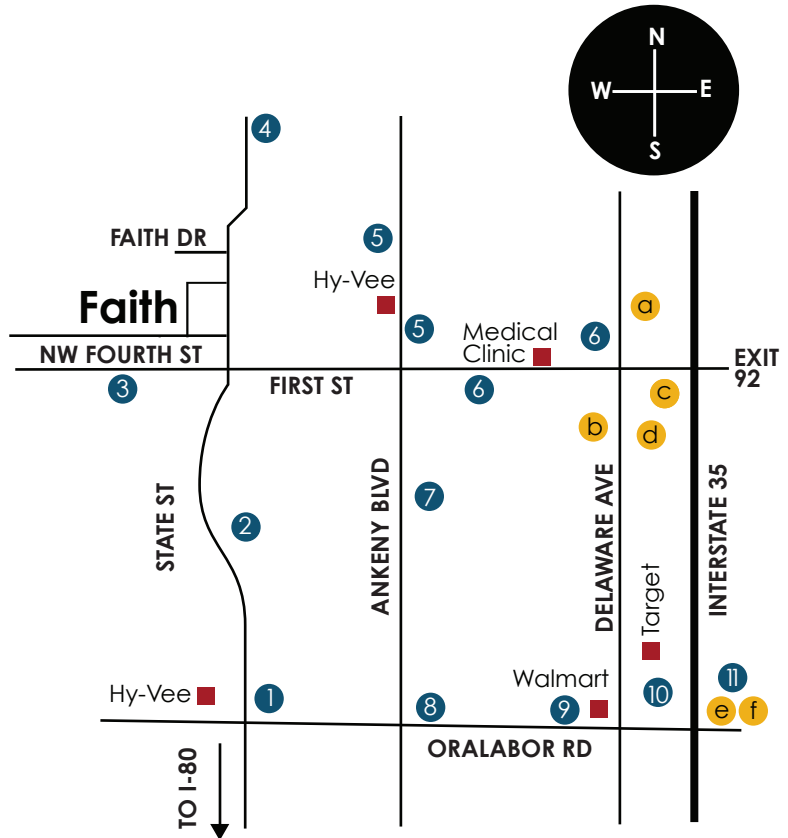

ANKENY AREA MAP

A guide to restaurants, lodging, and stores

DIRECTIONS

FBBC is located in Ankeny, Iowa just north of Des Moines, Iowa's capital. Take Exit 92 off Interstate 35, head west on First Street through town, and go north on State Street to Fourth Street. Head west on Fourth Street, and the campus will be on the right.

LODGING

- a. **Fairfield Inn (3 miles)**
215 NE Delaware Ave. Exit 92, Ankeny
515-965-8400 or 1-800-228-2800
- b. **Super 8 Motel (3 miles)**
206 SE Delaware, Ankeny
515-964-4503 or 1-800-800-8000
- c. **Ramada (3 miles)**
I-35 and E 1st, Ankeny
515-964-1717
- d. **Quality Inn & Suites (3 miles)**
201 SE Delaware Ave
515-964-8202 or 1-800-334-3277
- e. **Holiday Inn Express (5 miles)**
2602 SE Creekview Drive
515-965-2400 or 1-800-HOLIDAY
- f. **Americinn Lodge & Suites (5 miles)**
1610 SE Oralabor Rd., Ankeny
515-965-2004

8 China Moon
Pizza Ranch

9 Caribou Coffee
Maid Rite
Old Chicago
Olive Garden
Perkins
Subway

10 B Bop's
Buffalo Wild Wings
Burger King
Chick-fil-A
Chili's
China Buffet
Chipotle
Culver's
Five Guys
HuHot Mongolian Grill IHOP
Jimmy John's
Lucky Bamboo
Marble Slab Creamery
McDonald's
Noodles & Company
Pancho's
Panera Bread
Panda Express
Pepperjax
Starbucks
Tasty Tacos
Wendy's

11 Outback
Waterfront Seafood Market